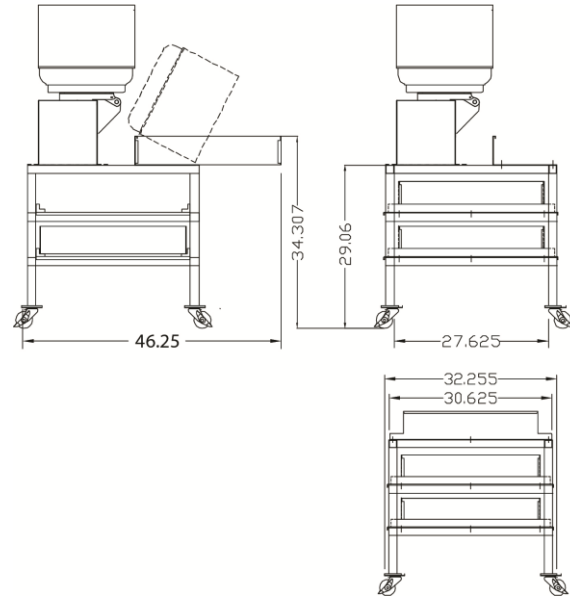

## Specifications

Image shown with Corn Treat Unit for reference only (items sold separately).

### Overall Dimensions:

**Width:** 46.25"

**Depth:** 32.225"

**Height:** 34.307" (floor to top of pan)

(Overall Dimensions shown are for Pro Plant only.)